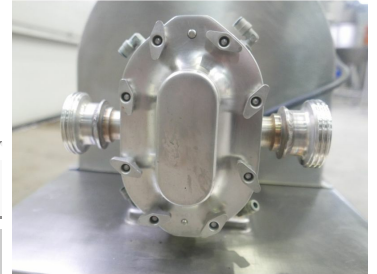

#### Technical data

Length	1100 mm
Width	590 mm
Height	1100 mm

---

All prices are tax excl.

Freight costs: depending

Delivery from: 97753 Karlstadt-Karlsburg

Subject to prior sale

**Visit our website: [www.eurolux-ag.com](http://www.eurolux-ag.com)**