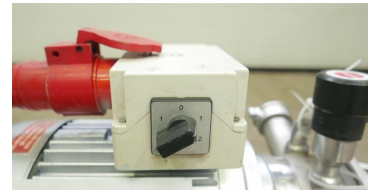

Technical Data

Rotary pump approx. 5000l/min

Condition: **USED**

Price: 0 € tax excl.

Catalog Nr 18-0028EUBA

Stock quantity: 1

Description

Rotary pump approx. 5000l/min

UNI-DEPP

Connection: 2 x NW 40 (on request the connections can be changed)

- **mobile chassis**
- **with cable and CE plug**

Motor:

Capacity: 5000l/min

Pressure:

Measurements and Weight:

Length: 900 mm

Width: 320 mm

Height: 650 mm

Technical data

Length 900 mm

Width 320 mm

EURO/ux GmbH & Co. KG
Industriegebiet-Hessheimer Weg 3-7
D-97753 Karlstadt-Karlburg (b. Würzburg)
GERMANY
Tel. +49 (0) 93 53 - 9 09 05 - 0
Fax. +49 (0) 93 53 - 9 09 05 - 22

Sitz der Gesellschaft: Würzburg
Registergericht: Amtsgericht Würzburg
HRA Nr. 7330 · Geschäftsführung: Paul Lamprecht
Gerichtsstand: Würzburg
Ust-IdNr. DE 297 603 191
Steuer-Nr. 231/158/51403
info@eurolux.de

Sparkasse Mainfranken Würzburg
BIC: BY LA DE M1 SWU
IBAN DE 56 7905 0000 0190 0123 36
Raiffeisenbank Main-Spessart eG Lohr a. Main
BIC: GENODEF1GEM
IBAN: DE89 790691500001652320