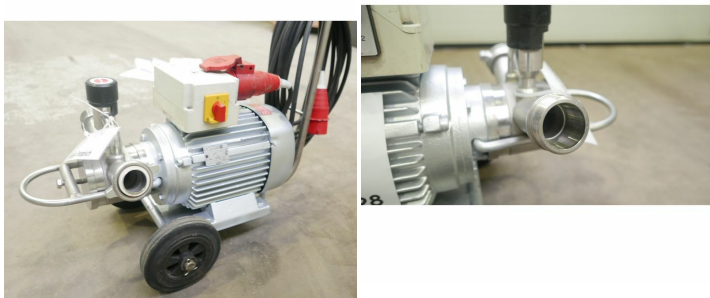

Height

650 mm

All prices are tax excl.

Freight costs: depending

Delivery from: 97753 Karlstadt-Karlsburg

Subject to prior sale

Visit our website: www.eurolux-ag.com

EURO/ux GmbH & Co. KG
Industriegebiet-Hessheimer Weg 3-7
D-97753 Karlstadt-Karlsburg (b. Würzburg)
GERMANY
Tel. +49 (0) 93 53 - 9 09 05 - 0
Fax. +49 (0) 93 53 - 9 09 05 - 22

Sitz der Gesellschaft: Würzburg
Registergericht: Amtsgericht Würzburg
HRA Nr. 7330 · Geschäftsführung: Paul Lamprecht
Gerichtsstand: Würzburg
Ust-IdNr. DE 297 603 191
Steuer-Nr. 231/158/51403
info@eurolux.de

Sparkasse Mainfranken Würzburg
BIC: BY LA DE M1 SWU
IBAN DE 56 7905 0000 0190 0123 36
Raiffeisenbank Main-Spessart eG Lohr a. Main
BIC: GENODEF1GEM
IBAN: DE89 790691500001652320