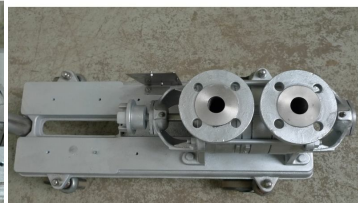

Centrifugal Pump

:

: 995 €

12-1065

: 1

Centrifugal Pump - Multistage (3 Stages)

used – in very good condition

- Capacity: 10 bar

Measurements and Weight:

- LxWxH: 84 x 32 x 100 cm
- Weight: 27 kg

Original Price: Euro 3000,-

Weight	27 kg
Length	840 mm
Width	320 mm
Height	1000 mm
Material	AISI304 (V2A) 1.4301
Storage location	Podest 2
Storage location	Platform 2