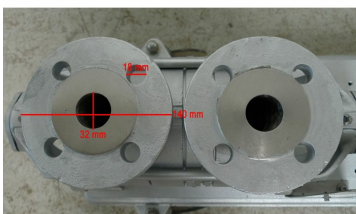

Measurements and Weight:

- LxWxH: 84 x 32 x 100 cm
- Weight: 27 kg

Original Price: Euro 3000,-

Weight	27 kg
Length	840 mm
Width	320 mm
Height	1000 mm
Material	AISI304 (V2A) 1.4301
Storage location	Podest 2
Storage location	Platform 2